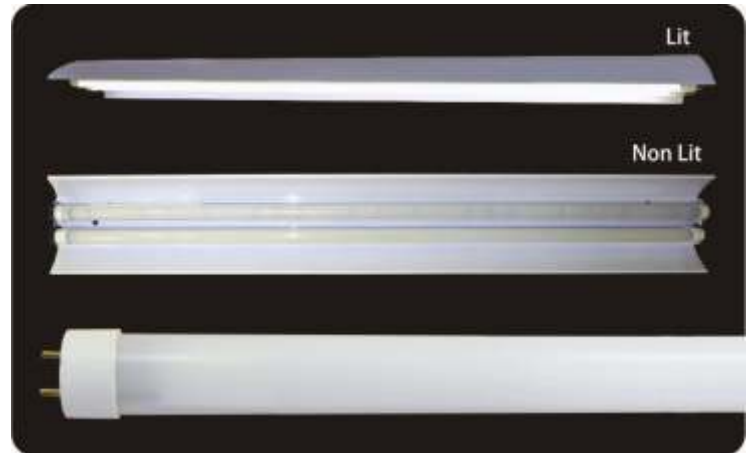

15
WATT

LED 4' T8

AC DIRECT REPLACEMENT

www.DVTGROUP.com

15 W LED 4' T8 Tube

AC Direct Replacement

This product is applicable in factories, offices, banks, hospitals, shopping centers, subways, schools, and other indoor places which require light of high luminosity and energy saving.

Specifications

| | | | |
|------------------------------|--|-----------|-----------|
| Correlated Color Temperature | 3000±200K | 4300±200K | 6000±200K |
| Color Rendering Index | 85 | 80 | 75 |
| Luminous Flux | 900 | 975 | 1050(lm) |
| Input Power | 15 W | | |
| Luminance Efficacy | 60 | 65 | 70(lm/W) |
| Input Voltage | 110 VAC | | |
| Dimension | Edge to Edge: 1220(H) x 25.4(D) mm Pin to Pin: 1236(H) x 25.4(D) mm | | |
| Weight | 331 g (0.73 lbs) | | |
| Rated Life Span | 50,000 hrs | | |
| Standards Certification | RoHS, CE, UL listed | | |